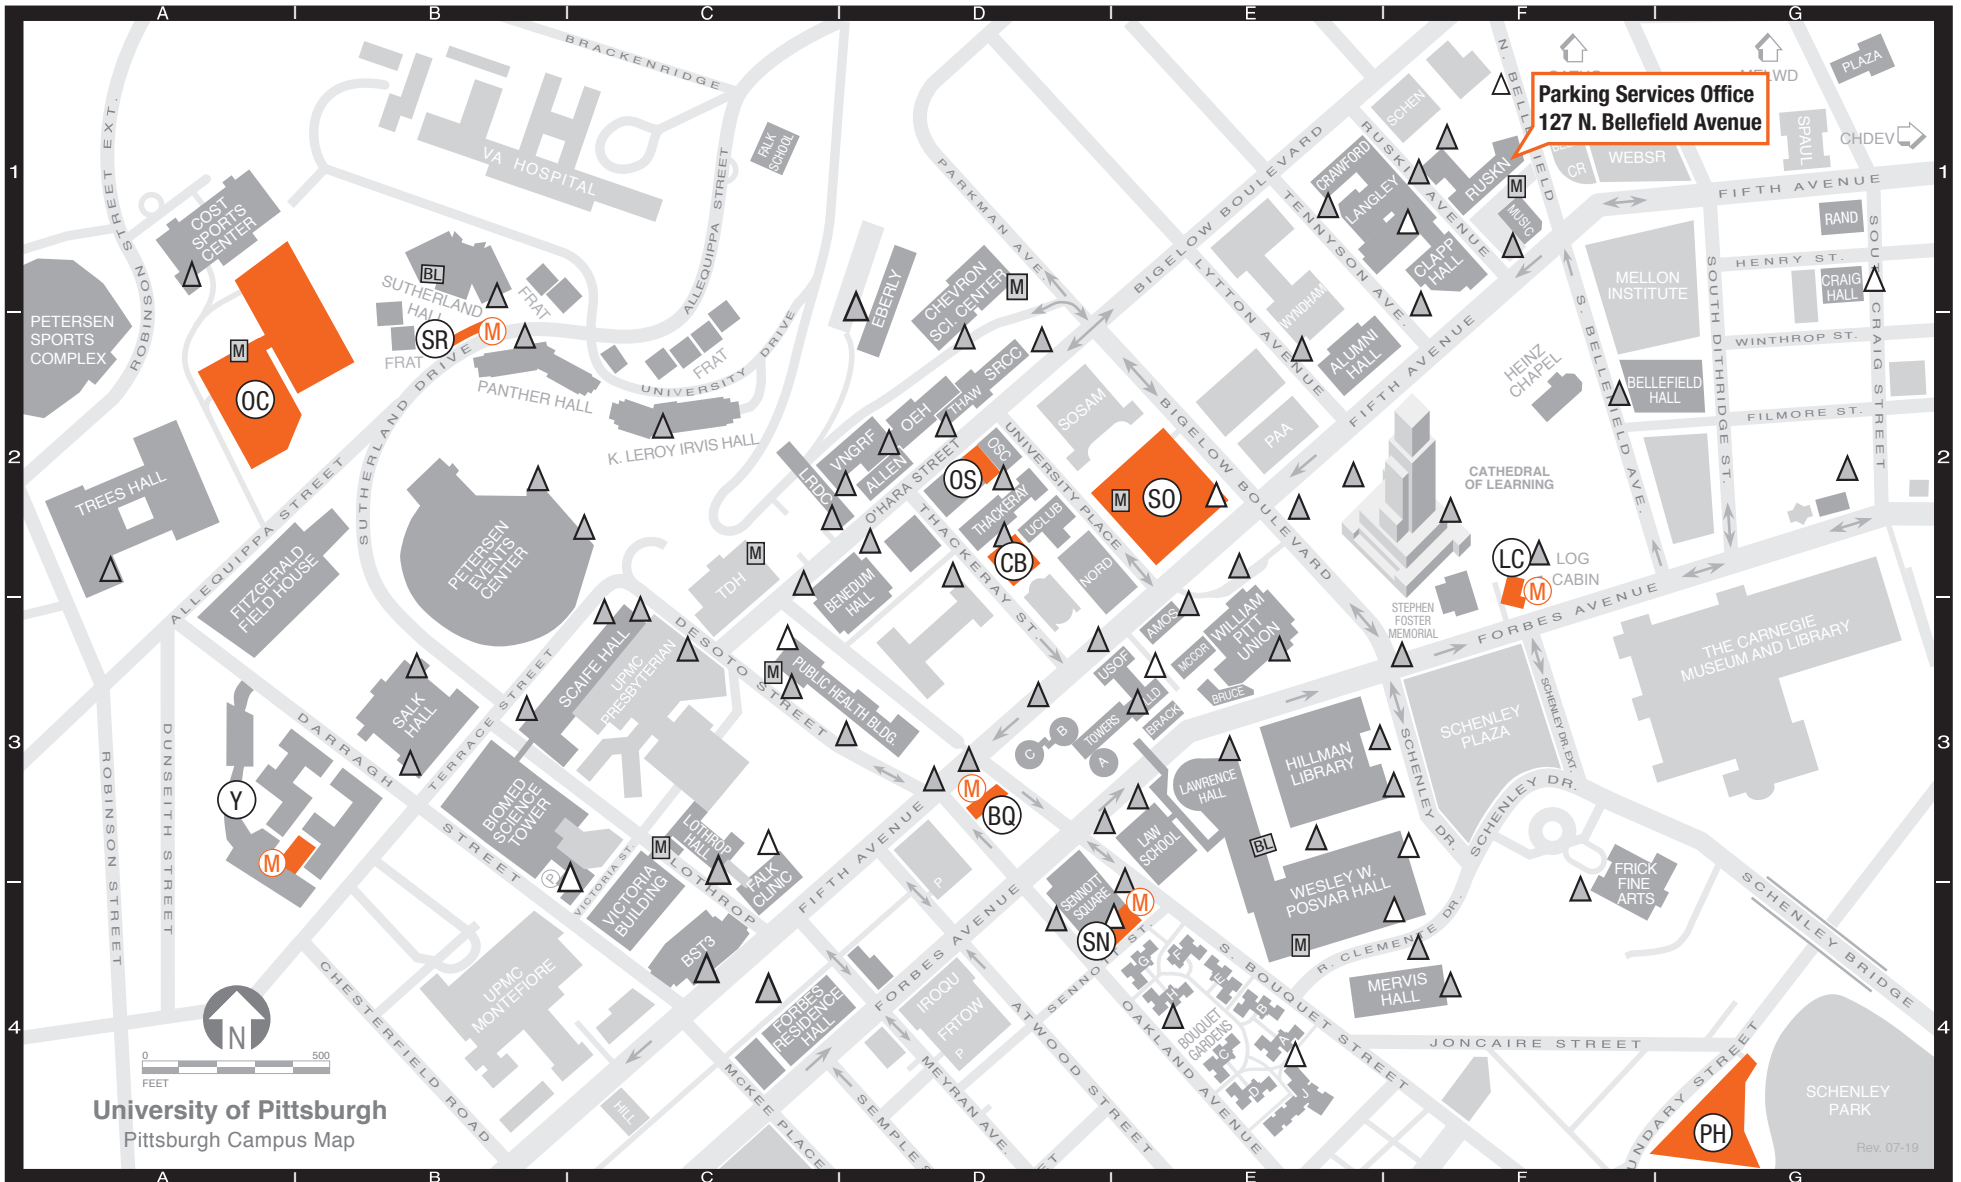

Visitor Parking at Pitt

Metered Parking

Lot	Location	Key
BQ	Bouquet Street.....	(D-3)
CB	Thackeray Street.....	(D-2)
LC	Log Cabin	(F-2)
OS	O'Hara Student Center.....	(D-2)

Lot	Location	Key
SN	Sennott Square.....	(D-4)
SR	Sutherland Hall	
Y	Visitor	(B-2)
	Darragh Street Housing	(A-3)

Parking Lots and Garages

Lot	Location	Key
OC	Allequippa Street	(A-2)
PH	Panther Hollow	(G-4)

Lot	Location	Key
SN	Sennott Square	(D-4)
SO	Soldiers and Sailors	(E-2)

- Bicycle racks
- Motorcycle parking
- Sheltered Bicycle racks
- Bicycle lockers